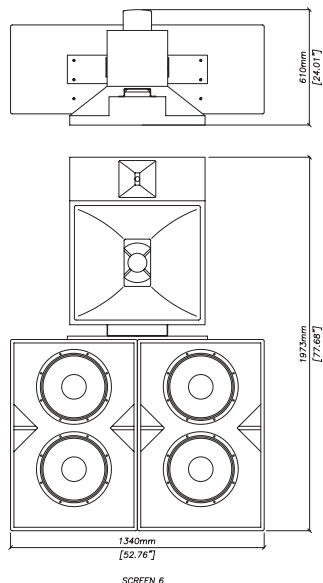

## features

- ▶ Three-way design
- ▶ THX™ approved
- ▶ Very low distortion mid-range
- ▶ Full pattern control to 300Hz
- ▶ 90° x 50° dispersion

## applications

- ▶ Behind screen placement
- ▶ Premier/Showcase cinemas

The Screen 6 full-range system has been developed for use in large to very large-scale cinema environments. The system consists of a 4 x 15" (380mm) low frequency section plus a unique mid-range unit and high frequency horn which exhibits ideal pattern control across its operating range from 300Hz-20kHz. The Screen 6 is approved by Lucasfilm for use in category 3 (over 80ft in length or over 180000ft<sup>3</sup> in volume) THX theatres.

## overall dimensions

cinema

## technical specifications

TYPE	Three-way tri-amp screen system
FREQUENCY RESPONSE (1)	45Hz-20kHz ± 3dB
DRIVERS	4 x 15" (380mm) bass driver 6.5" (165mm) mid driver 1" (25mm) exit compression driver
RATED POWER (2)	LF: 1600W AES, 6400W peak MF: 150W AES, 600W peak HF: 60W AES, 240 peak
SENSITIVITY (3)	LF: 103dB MF: 107dB HF: 110dB
NOMINAL IMPEDANCE	LF: 2 x 4 ohms MF: 8 ohms HF: 8 ohms
DISPERSION (-6dB)	90° horizontal, 50° vertical
CROSSOVER	420Hz active, 2kHz active
ENCLOSURE	Vented
FINISH	Matt black
CONNECTORS	Binding Posts
DIMENSIONS	LF: (W) 1340mm x (H) 1010mm x (D) 470mm (W) 52.8ins x (H) 39.8ins x (D) 18.5ins MF/HF: (W) 715mm x (H) 885mm x (D) 610mm (W) 28.1ins x (H) 34.8ins x (D) 24ins
WEIGHT	LF: 2 x 61kg (134.5lbs) MF/HF: 18kg (39.6lbs)